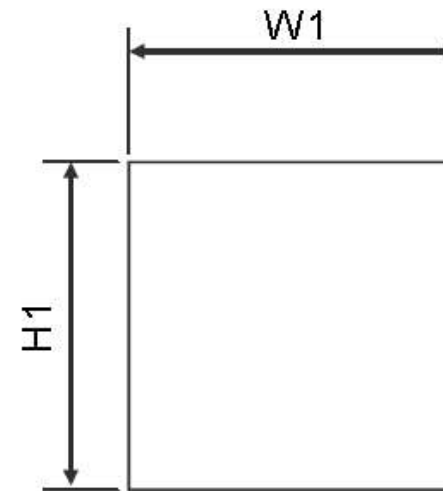

### 4.1.1 Outline Size

Outline Size

Panel Cut-out Size

Product	Outline Size W×H×D[mm]	Front Panel Size W×H[mm]	Box Body Size W×H [mm]	Panel Cut-out Size W1×H1[mm]
10.2"	274×193×40	274×193	259×178	261×180