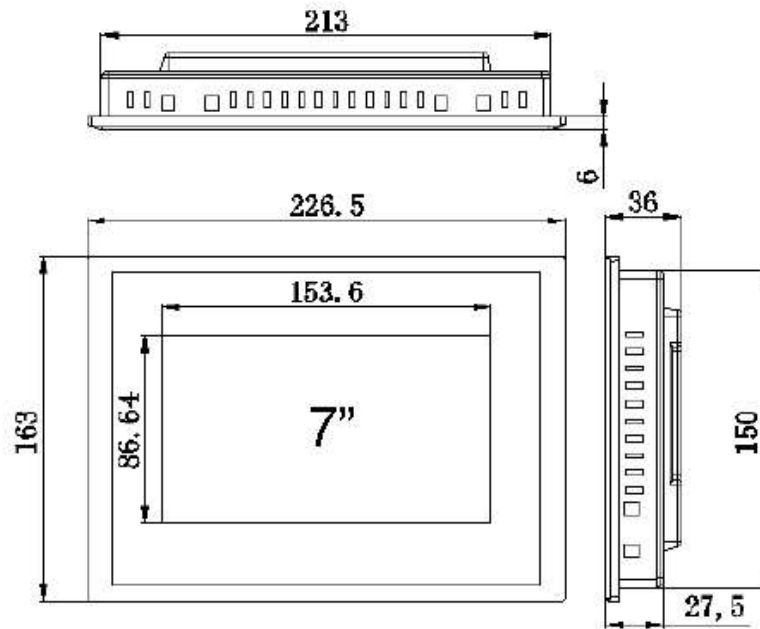

### 4.1.1 Outline Size

Outline Size

Panel Cut-out Size

Product	Outline Size W×H×D[mm]	Front Panel Size W×H[mm]	Box Body Size W×H [mm]	Panel Cut-out Size W1×H1[mm]
10.2"	274×193×40	274×193	259×178	261×180